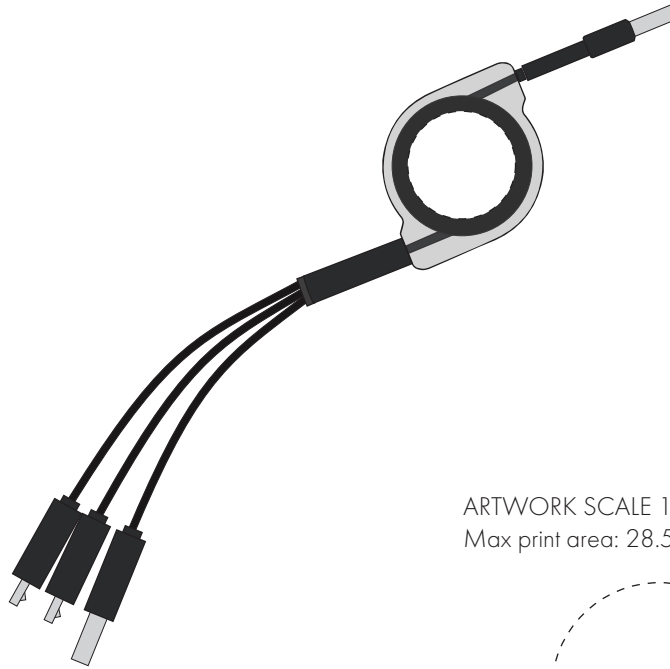

**PRINTING CONCERNS:**

Please note that this product has Sustainability Markings that are not visible from this perspective

We stock this item in the following colours

**PANTONE REFERENCE(S)**

 Full Colour Doming

ARTWORK SCALE 50%

ARTWORK SCALE 100%  
Max print area: 28.5mm Diameter

Product Image for visualisation  
- colours may vary

The dashed line is to demonstrate print area and will not appear on your printed item